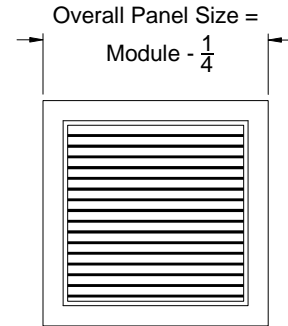

### Return Grilles and Registers Roll Formed - 45° Louvered Face

- Models: **RH-1** Return Grille - Surface Mount  
**RH-6** Return Grille - Lay in T-bar  
**RH-7** Return Grille - Concealed Lay in T-bar  
**RH-8** Return Grille - Tegular Ceiling Lay in

Model: RH-1 ( Return Grille - Surface Mount )

Face View ( RH-1 Model )

Model: RH-6 ( Return Grille - Lay in T-Bar )

Face View ( RH-6 Model )

Model: RH-7 ( Return Grille - Concealed T-Bar Lay in )

Face View ( RH-7 Model )

Model: RH-8 ( Return Grille - Tegular Ceiling Lay in )

Face View ( RH-8 Model )