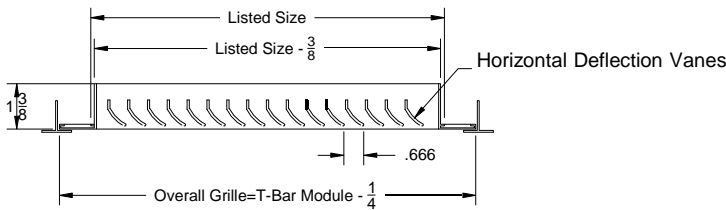

### Return Grilles and Registers Roll Formed - 45° Louvered Face

- Models: **RH-1** Return Grille - Surface Mount  
**RH-6** Return Grille - Lay in T-bar  
**RH-7** Return Grille - Concealed Lay in T-bar  
**RH-8** Return Grille - Tegular Ceiling Lay in

Model: RH-1 ( Return Grille - Surface Mount )

Face View ( RH-1 Model )

Model: RH-6 ( Return Grille - Lay in T-Bar )

Face View ( RH-6 Model )

Model: RH-7 ( Return Grille - Concealed T-Bar Lay in )

Face View ( RH-7 Model )