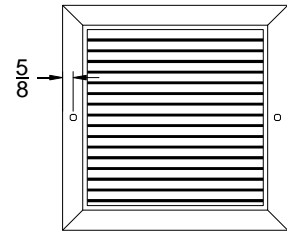

### Return Grilles and Registers Roll Formed - 45° Louvered Face

- Models: **RH-1** Return Grille - Surface Mount  
**RH-6** Return Grille - Lay in T-bar  
**RH-7** Return Grille - Concealed Lay in T-bar  
**RH-8** Return Grille - Tegular Ceiling Lay in

Model: RH-1 ( Return Grille - Surface Mount )

Face View ( RH-1 Model )

Model: RH-6 ( Return Grille - Lay in T-Bar )

Face View ( RH-6 Model )

Model: RH-7 ( Return Grille - Concealed T-Bar Lay in )

Face View ( RH-7 Model )

Model: RH-8 ( Return Grille - Tegular Ceiling Lay in )

Face View ( RH-8 Model )