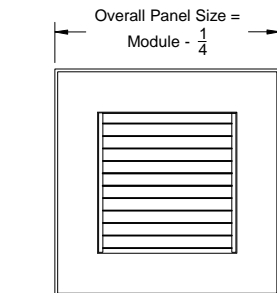

Face View (RH-7 Model)

Face View (RH-8 Model)