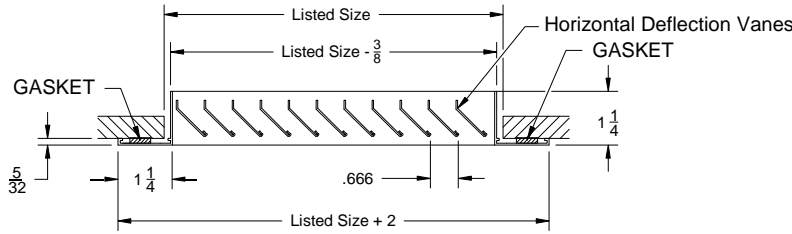

### Return Grilles and Registers Roll Formed - 45° Louvered Face

- Models: **RH-1** Return Grille - Surface Mount  
**RH-6** Return Grille - Lay in T-bar  
**RH-7** Return Grille - Concealed Lay in T-bar  
**RH-8** Return Grille - Tegular Ceiling Lay in

Model: RH-1 ( Return Grille - Surface Mount )

Face View ( RH-1 Model )

Model: RH-6 ( Return Grille - Lay in T-Bar )

Face View ( RH-6 Model )

Model: RH-7 ( Return Grille - Concealed T-Bar Lay in )

Face View ( RH-7 Model )