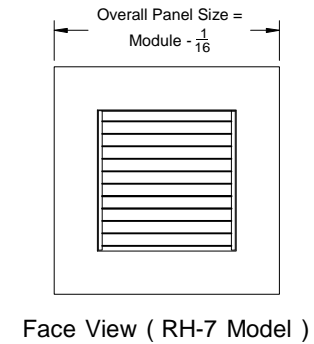

### Return Grilles and Registers Roll Formed - 45° Louvered Face

- Models: **RH-1** Return Grille - Surface Mount  
**RH-6** Return Grille - Lay in T-bar  
**RH-7** Return Grille - Concealed Lay in T-bar  
**RH-8** Return Grille - Tegular Ceiling Lay in

Model: RH-1 ( Return Grille - Surface Mount )

Face View ( RH-1 Model )

Model: RH-6 ( Return Grille - Lay in T-Bar )

Face View ( RH-6 Model )

Model: RH-7 ( Return Grille - Concealed T-Bar Lay in )

Face View ( RH-7 Model )