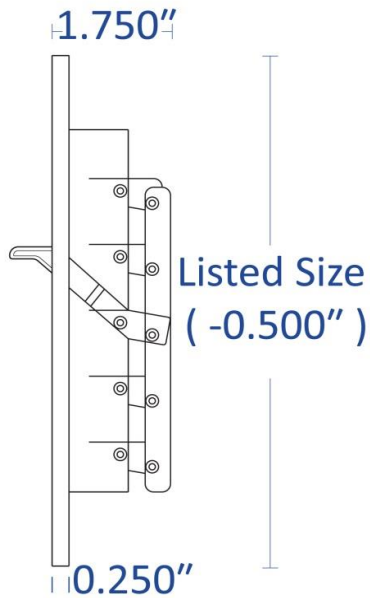

Submitted by: _____

Date: _____

Stamped Face Supply

Sidewall / Ceiling

Model:

Model Features

- Stamped louver in 2-way air pattern
- 1/3" fin spacing
- Single lever operated multi-louver shutter
- Durable white powder coat finish

Material: Steel

Face: Stamped

Model Size:

Project Name: _____

Architect: _____

Project Location: _____

Engineer: _____

Contractor: _____