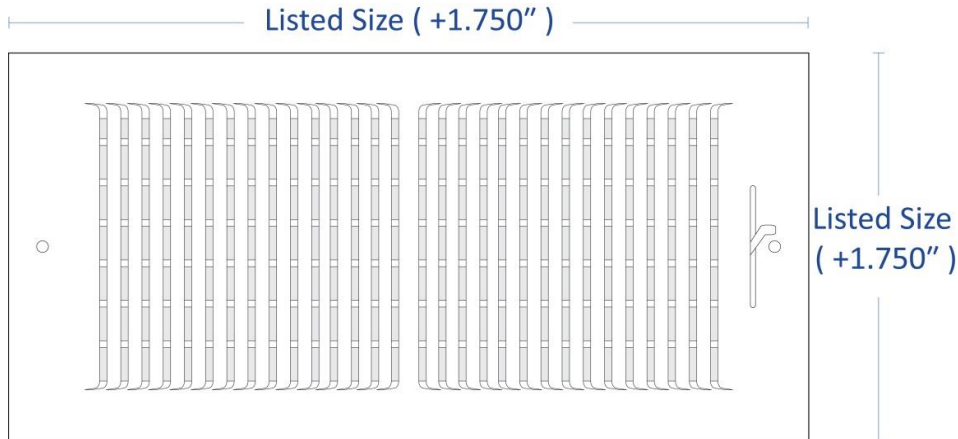

Submitted by: _____

Date: _____

Stamped Face Supply

Sidewall / Ceiling

Model:

Model Features

- Stamped louver in 2-way air pattern
- 1/3" fin spacing
- Single lever operated multi-louver shutter
- Durable white powder coat finish

Material: Steel

Face: Stamped

Model Size:

Project Name: _____

Architect: _____

Project Location: _____

Engineer: _____

Contractor: _____