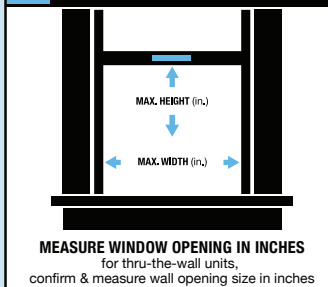

CHOOSING

THE RIGHT SIZE AIR CONDITIONER FOR YOUR ROOM

1 MEASURE AREA OF THE ROOM

2 MATCH ROOM SIZE WITH CORRECT BTUs

ROOM SIZE (sq. ft.)	BTUs
150 10' x 15'	5,000
250 15.5' x 16'	6,000
350 17.5' x 20'	8,000
450 18' x 25'	10,000
550 22' x 25'	12,000
700 25' x 28'	15,000
1,000 31.25' x 32'	18,000
1,500 37.5' x 40'	25,000
2,000 40' x 50'	28,500

3 CONFIRM WINDOW OPENING SIZE

4 CHECK ELECTRICAL REQUIREMENTS

OUTLET CONFIGURATIONS

DETERMINE IF YOUR CIRCUIT IS ADEQUATE

4PAC6000	
UPC CODE	8-42149-02546-5
COOLING CAPACITY (BTU)	6,000
COVERAGE (sq. ft.)	150–250
EER	12.2
ENERGY STAR RATED	Yes
FAN SPEEDS (Cool/Fan)	3/3
AMPS	4.5
WATTS	490
DECIBELS (Hi/Mi/Lo)	56/54/52
WINDOW WIDTH (Min./Max.) (in.)	23/36
WINDOW HEIGHT (Min.) (in.)	14
UNIT DIMENSIONS (WxHxD) (in.)	18 ^{1/2} x 13 ^{1/2} x 15 ^{3/4}
PKG. DIMENSIONS (WxHxD) (in.)	22 x 14 ^{3/4} x 18
STUFFING QTY. (20'/40'/40' HQ)	312/630/735
WEIGHT (Net/Gross) (lbs.)	45/52
REFRIGERATION	R410A
OUTLET CONFIGURATION	15 AMP 115V