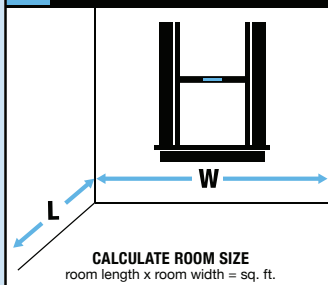

CHOOSING

THE RIGHT SIZE AIR CONDITIONER FOR YOUR ROOM

1 MEASURE AREA OF THE ROOM

2 MATCH ROOM SIZE WITH CORRECT BTUs

ROOM SIZE (sq. ft.)	BTUs
150 10' x 15'	5,000
250 15.5' x 16'	6,000
350 17.5' x 20'	8,000
450 18' x 25'	10,000
550 22' x 25'	12,000
700 25' x 28'	15,000
1,000 31.25' x 32'	18,000
1,500 37.5' x 40'	25,000
2,000 40' x 50'	28,500

3 CONFIRM WINDOW OPENING SIZE

4 CHECK ELECTRICAL REQUIREMENTS

OUTLET CONFIGURATIONS

DETERMINE IF YOUR CIRCUIT IS ADEQUATE

4PAC6000	
UPC CODE	8-42149-02546-5
COOLING CAPACITY (BTU)	6,000
COVERAGE (sq. ft.)	150–250
EER	12.2
ENERGY STAR RATED	Yes
FAN SPEEDS (Cool/Fan)	3/3
AMPS	4.5
WATTS	490
DECIBELS (Hi/Mi/Lo)	56/54/52
WINDOW WIDTH (Min./Max.) (in.)	23/36
WINDOW HEIGHT (Min.) (in.)	14
UNIT DIMENSIONS (WxHxD) (in.)	18 ^{1/2} x 13 ^{1/2} x 15 ^{3/4}
PKG. DIMENSIONS (WxHxD) (in.)	22 x 14 ^{3/4} x 18
STUFFING QTY. (20'/40'/40' HQ)	312/630/735
WEIGHT (Net/Gross) (lbs.)	45/52
REFRIGERATION	R410A
OUTLET CONFIGURATION	15 AMP 115V