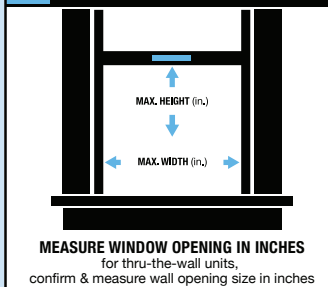

3 CONFIRM WINDOW OPENING SIZE