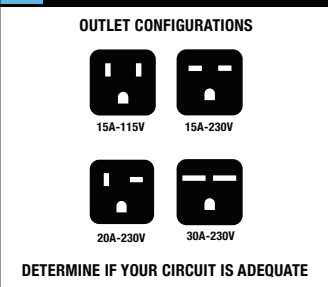

AIR CONDITIONER

18,000 BTU WINDOW AC

FOLLOW ME
Portable remote control thermostat feature for total room coverage

CHOOSING

THE RIGHT SIZE AIR CONDITIONER FOR YOUR ROOM

1 MEASURE AREA OF THE ROOM

2 MATCH ROOM SIZE WITH CORRECT BTUs

3 CONFIRM WINDOW OPENING SIZE

4 CHECK ELECTRICAL REQUIREMENTS

WINDOW AC FEATURES

- Electronic controls
- Full range air direction control
- Temperature output range of 62°F–86°F (17°C–30°C)
- Auto, Sleep, Dry & Energy Saver modes
- Full function remote control
- 24-hour timer
- Window mounting kit
- Auto restart function
- Tilt-out filter access

4PAC18000	
UPC CODE	8-42149-02552-6
COOLING CAPACITY (BTU)	18,000/17,700
COVERAGE (sq. ft.)	700–1,000
EER	11.8
ENERGY STAR RATED	Yes
FAN SPEEDS (Cool/Fan)	3/3
AMPS	7.0/7.5
WATTS	1,525/1,500
DECIBELS (Hi/Mi/Lo)	60/57/54
WINDOW WIDTH (Min./Max.) (in.)	28/40.5
WINDOW HEIGHT (Min.) (in.)	18.5
UNIT DIMENSIONS (WxHxD) (in.)	23 ³ / ₄ x 18 x 25 ¹ / ₂
PKG. DIMENSIONS (WxHxD) (in.)	26 x 19 ³ / ₄ x 30
STUFFING QTY. (20'/40'/40' HQ)	96/216/270
WEIGHT (Net/Gross) (lbs.)	114/129
REFRIGERATION	R410A
OUTLET CONFIGURATION	15 AMP 230V