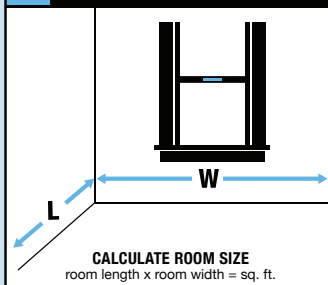

AIR CONDITIONER

18,000 BTU WINDOW AC

FOLLOW ME
Portable remote control thermostat feature for total room coverage

CHOOSING

THE RIGHT SIZE AIR CONDITIONER FOR YOUR ROOM

1 MEASURE AREA OF THE ROOM

2 MATCH ROOM SIZE WITH CORRECT BTUs

ROOM SIZE (sq. ft.)	BTUs	
150	10' x 15'	5,000
250	15.5' x 16'	6,000
350	17.5' x 20'	8,000
450	18' x 25'	10,000
550	22' x 25'	12,000
700	25' x 28'	15,000
1,000	31.25' x 32'	18,000
1,500	37.5' x 40'	25,000
2,000	40' x 50'	28,500

4PAC18000	
UPC CODE	8-42149-02552-6
COOLING CAPACITY (BTU)	18,000/17,700
COVERAGE (sq. ft.)	700–1,000
EER	11.8
ENERGY STAR RATED	Yes
FAN SPEEDS (Cool/Fan)	3/3
AMPS	7.0/7.5
WATTS	1,525/1,500
DECIBELS (Hi/Mi/Lo)	60/57/54
WINDOW WIDTH (Min./Max.) (in.)	28/40.5
WINDOW HEIGHT (Min.) (in.)	18.5
UNIT DIMENSIONS (WxHxD) (in.)	23 ³ / ₄ x 18 x 25 ¹ / ₂
PKG. DIMENSIONS (WxHxD) (in.)	26 x 19 ³ / ₄ x 30
STUFFING QTY. (20'/40'/40' HQ)	96/216/270
WEIGHT (Net/Gross) (lbs.)	114/129
REFRIGERATION	R410A
OUTLET CONFIGURATION	15 AMP 230V