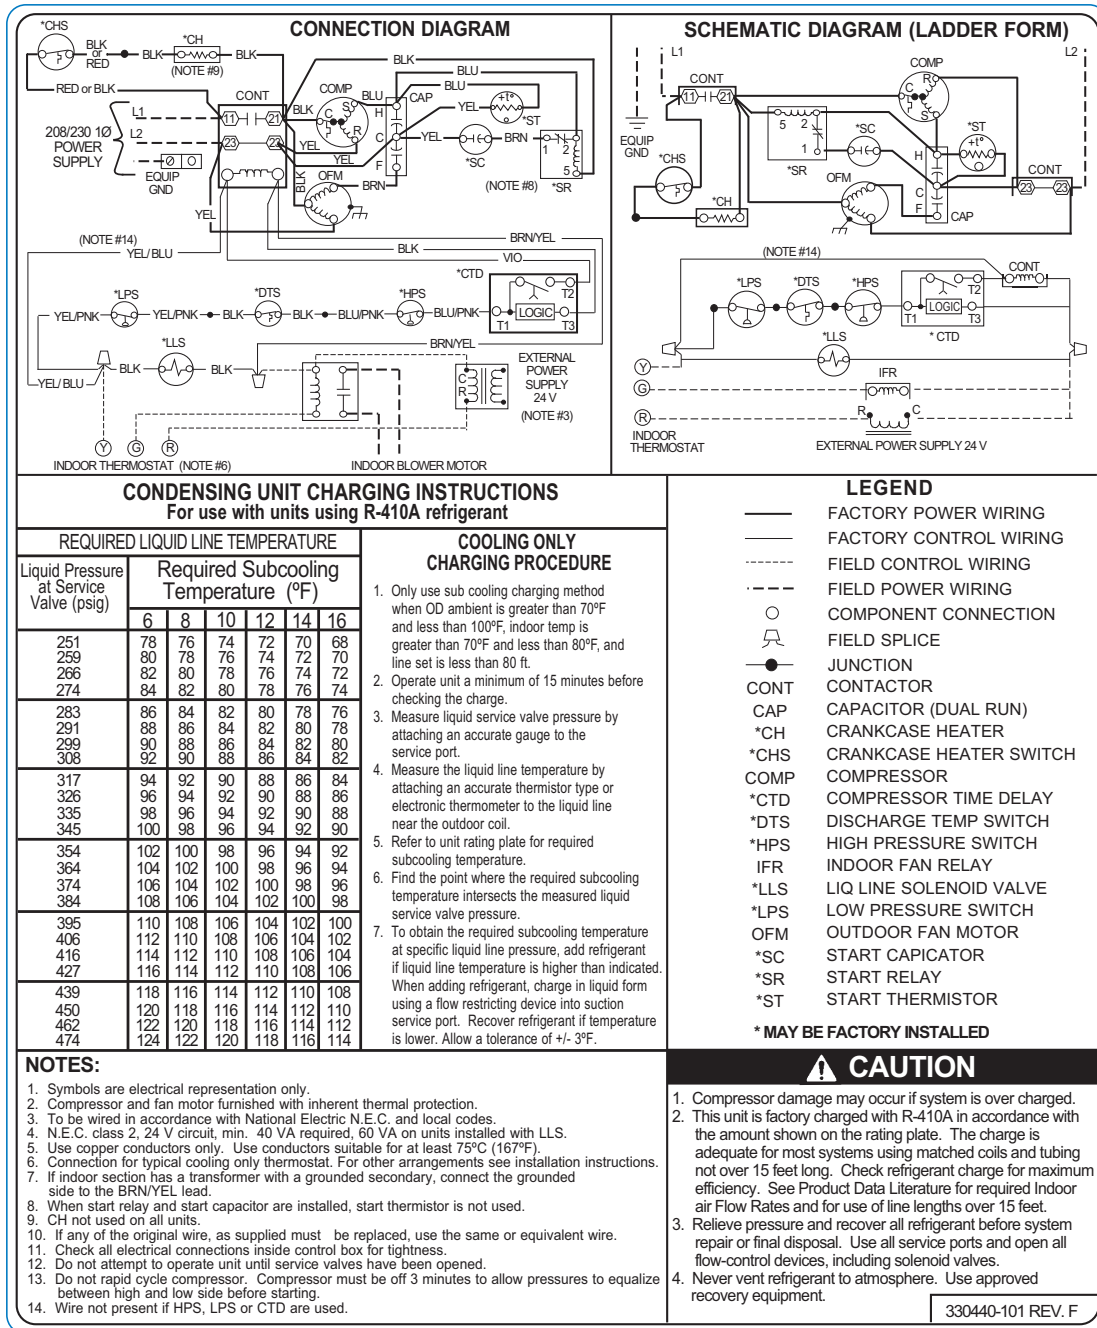

# Wiring Diagrams

Fig. 1 – Wiring Diagram — Model sizes 1-1/2 - 5 tons, 208/230-1