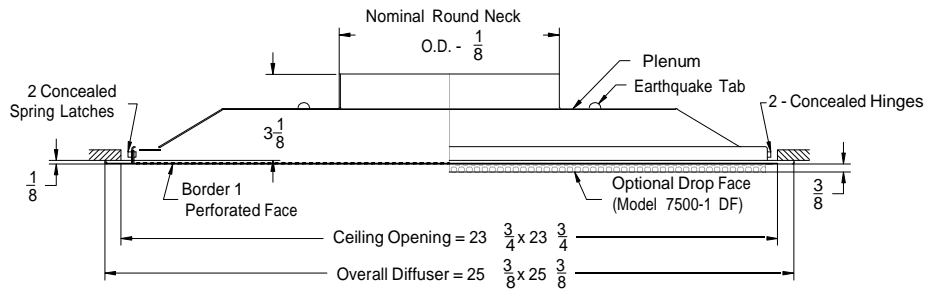

### Perforated Return Diffuser - Round Neck 12 x 12 and 24 x 24 Module

Models:	<b>7500R-1</b>	Steel Backpan & Face - Surface Mount
	<b>7500R-1 DF</b>	Steel Backpan & Face - Surface Mount - Drop Face
	<b>7500R-1 AF</b>	Steel Backpan and Aluminum Face - Surface Mount
	<b>7500R-6</b>	Steel Backpan & Face - Lay in T-Bar
	<b>7500R-6 AF</b>	Steel Backpan & Aluminum Face - Lay in T-Bar
	<b>7500R-6 AL</b>	Aluminum Backpan & Face - Lay in T-Bar

Models: **7500R-1, ( Steel Backpan & Face - Surface Mount - 24 x 24 )**  
**7500R-1 DF ( Steel Backpan & Face - Surface Mount - Drop Face - 24 x 24 )**  
**7500R-1 AF ( Steel Backpan & Aluminum Face - Surface Mount - 24 x 24 )**