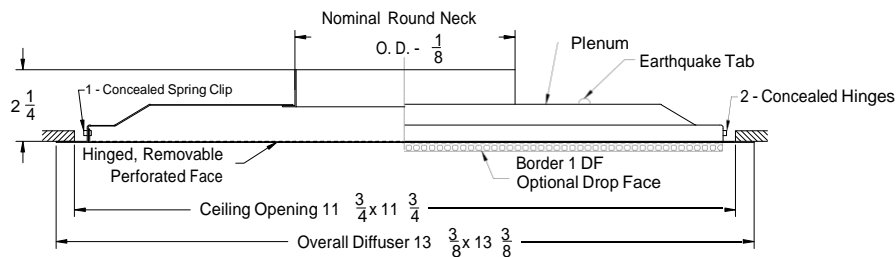

Models: **7500R-1, (Steel Backpan & Face - Surface Mount - 12 x 12)**
7500R-1 DF (Steel Backpan & Face - Surface Mount - Drop Face - 12 x 12)
7500R-1 AF (Steel Backpan & Aluminum Face - Surface Mount - 12 x 12)