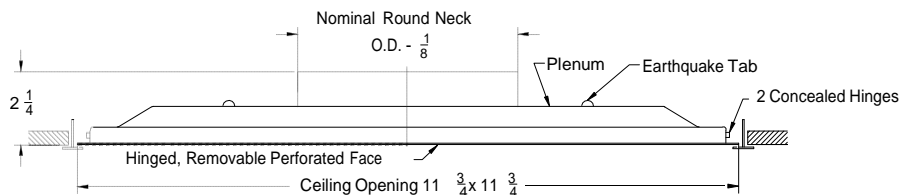

Models: **7500R-6, (Steel Backpan & Face - Lay in T-Bar - 12 x 12)**
7500R-6 AF (Steel Backpan & Aluminum Face - Lay in T-Bar - 12 x 12)