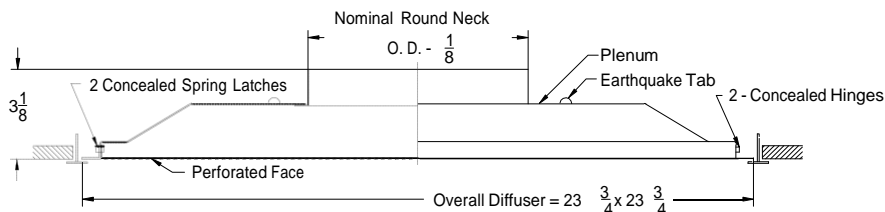

Models: **7500R-6, (Steel Backpan & Face - Lay in T-Bar - 24 x 24)**
7500R-6 AF (Steel Backpan & Aluminum Face - Lay in T-Bar - 24 x 24)
7500R-6 AL (Aluminum Backpan & Face - Lay in T-Bar - 24 x 24)