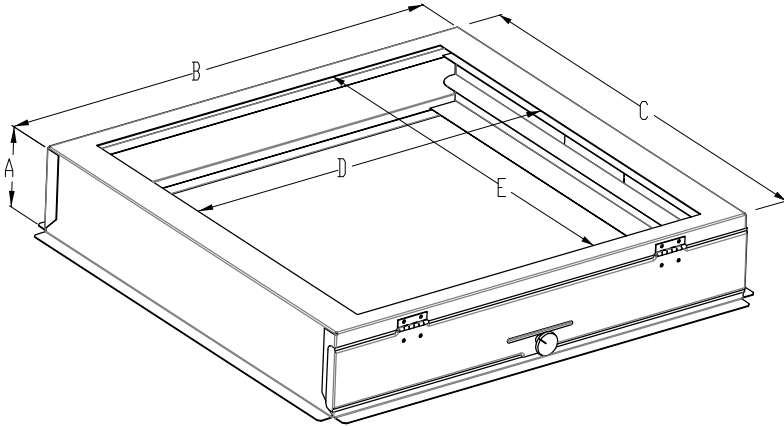

## Filter Base Product

- 22 gauge galvanized steel construction
- Lift access door, no furnace panel or door to remove
- Magnetic locking door with chrome knob
- Hinged embossed door for a tight seal
- Accepts standard size filters
- Chamfered corners for safe handling
- Removable rails to accommodate both 1", 2" or 4" filters