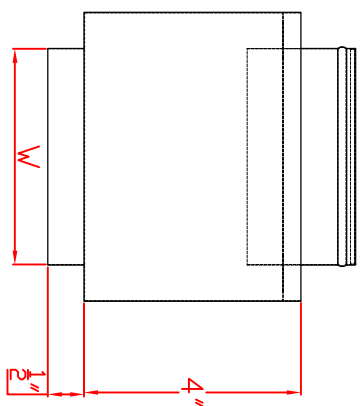

M&M Manufacturing Company

FORT WORTH (MKIV)
(817)-336-2311

FORT WORTH (Ado]ph)
(817)-334-0034

DALLAS
(972)-485-1504

HOUSTON
(713)-690-0585

LITTLE ROCK
(501)-888-3042

WWW.MMMFG.COM

PART #:

640R6(L)(W)(C)

DESCRIPTION: R6 INSULATION WITH NO FLANGE

NOTES:

Material: 30GA GALVANIZED CONSTRUCTION
1-1/2" DUCTLINER PROVIDING R-FACTOR R-6