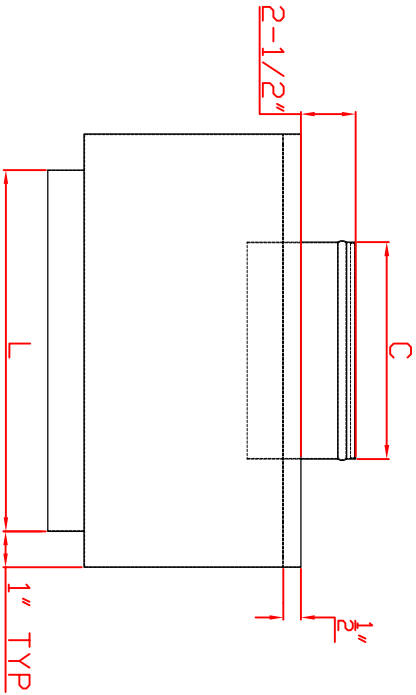

M&M Manufacturing Company

FORT WORTH (MKIV)
(817)-336-2311

FORT WORTH (Ado]ph)
(817)-334-0034

DALLAS
(972)-485-1504

HOUSTON
(713)-690-0585

LITTLE ROCK
(501)-888-3042

WWW.MMMFG.COM

PART #:

640R6(L)(W)(C)

DESCRIPTION: R6 INSULATION WITH NO FLANGE

NOTES:

Material: 30GA GALVANIZED CONSTRUCTION
1-1/2" DUCTLINER PROVIDING R-FACTOR R-6