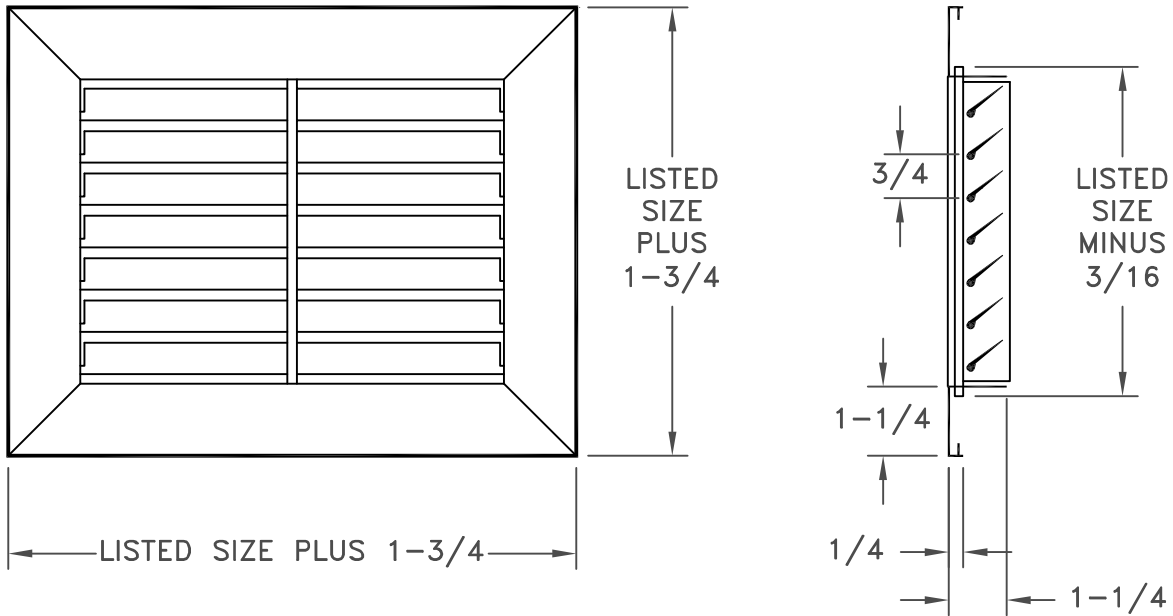

- EXTRUDED ALUMINUM CONSTRUCTION
- DEFLECTED BLADES – 3/4 INCH SPACING
- FITS STANDARD T-BAR CEILINGS
- FINISH: WHITE (W) ENAMEL OR SATIN ANODIZED (SA)

LISTED SIZE	T-BAR	OVERALL
10 X 10	12 X 12	11-3/4 X 11-3/4
22 X 10	24 X 12	23-3/4 X 11-3/4
34 X 10	36 X 12	35-3/4 X 11-3/4
46 X 10	48 X 12	47-3/4 X 11-3/4
22 X 22	24 X 24	23-3/4 X 23-3/4
34 X 22	36 X 24	36-3/4 X 23-3/4
46 X 22	48 X 24	47-3/4 X 23-3/4
34 X 34	36 X 36	35-3/4 X 35-3/4
46 X 46	48 X 48	47-3/4 X 47-3/4