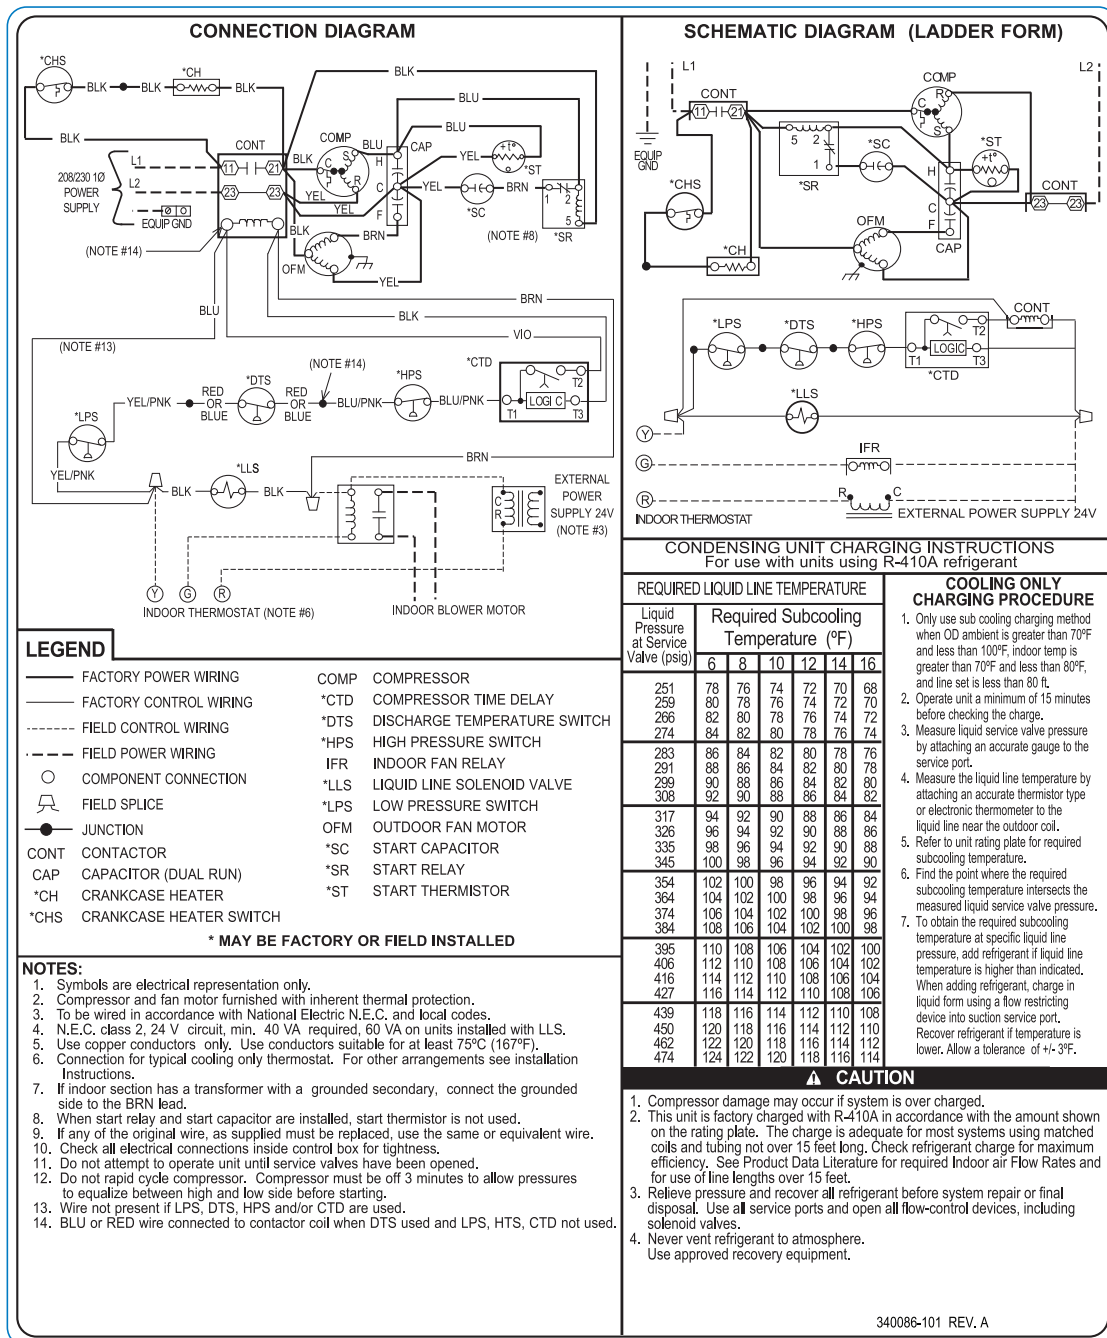

Wiring Diagrams

Fig. 1 – Wiring Diagram — Model sizes 1-1/2 - 5 tons, 208/230-1