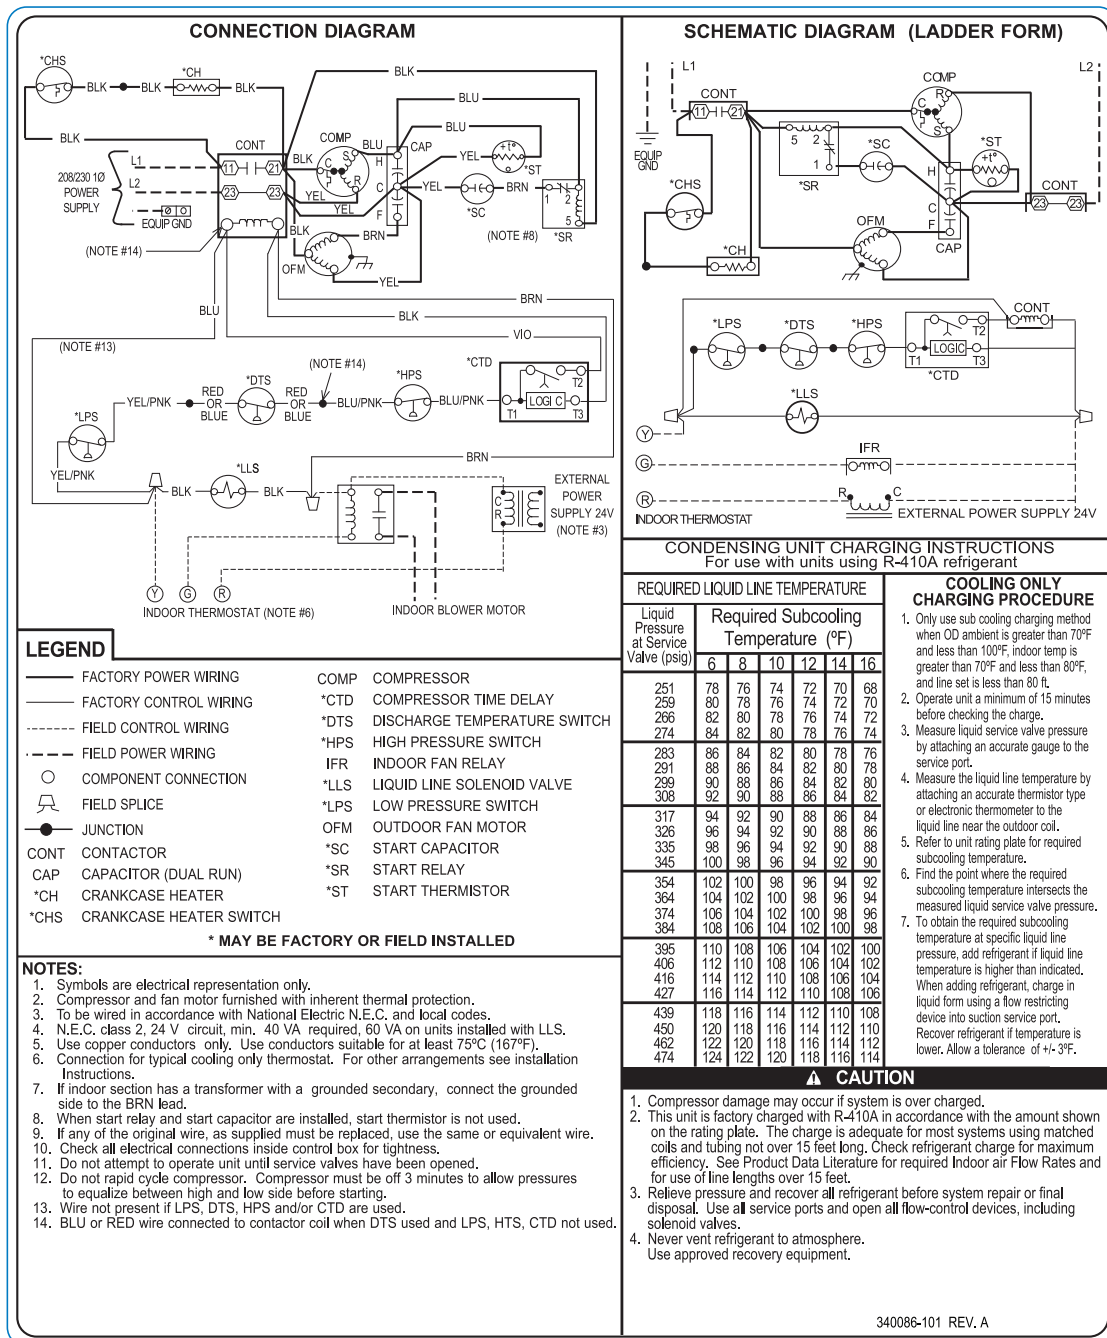

# Wiring Diagrams

Fig. 1 – Wiring Diagram — Model sizes 1-1/2 - 5 tons, 208/230-1