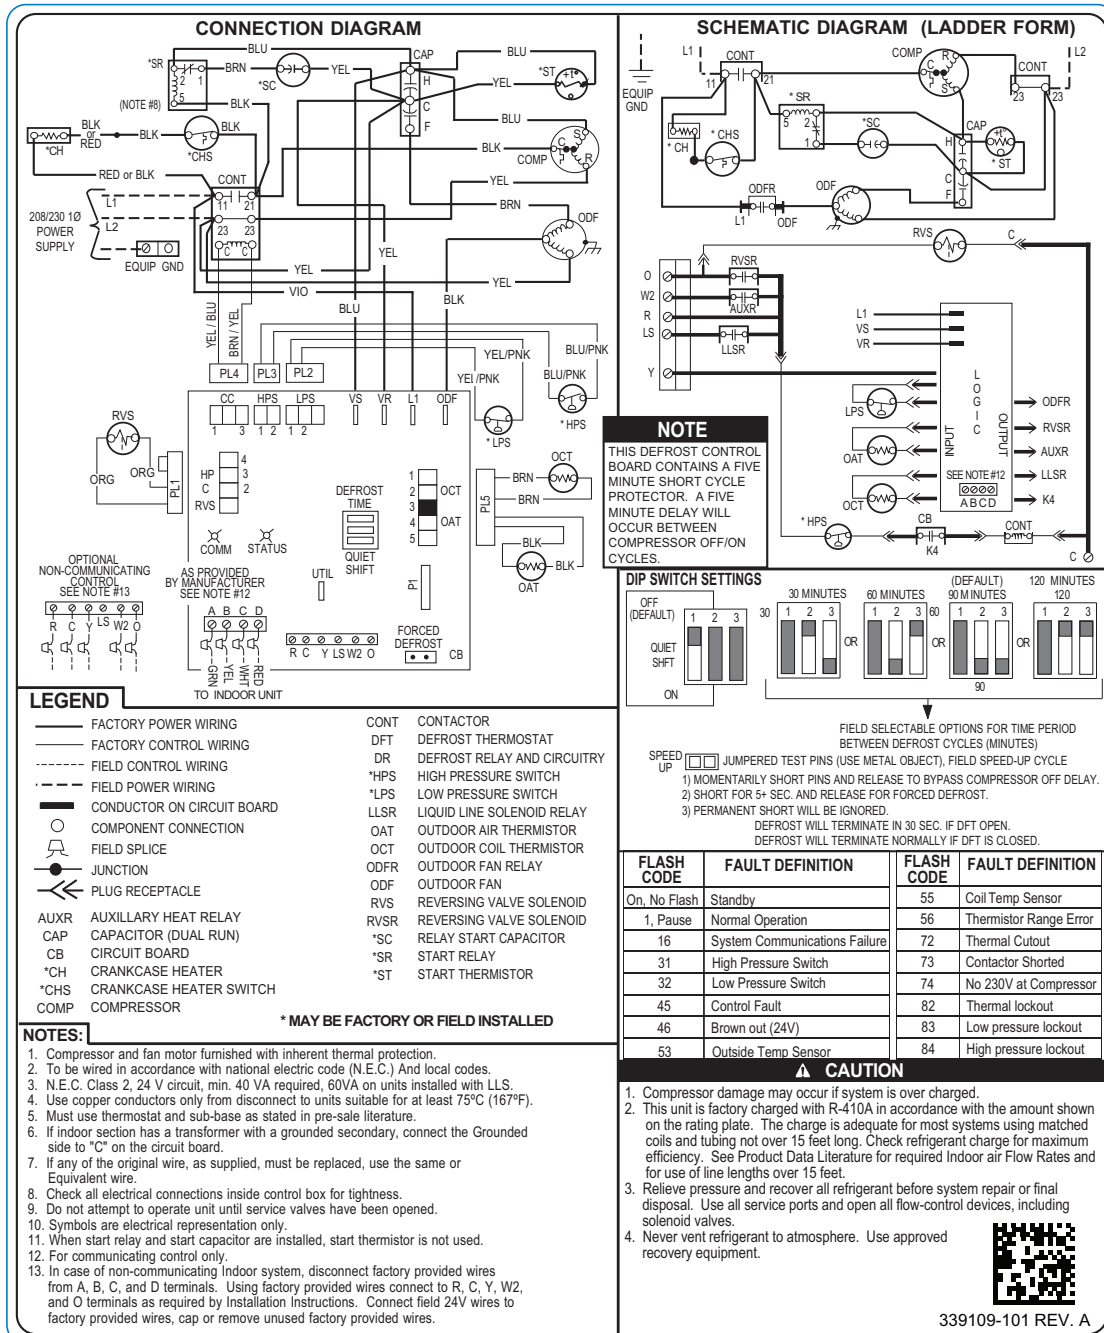

25HNB5 Infinity® 15 Heat Pump with Puron® Refrigerant 1-1/2 to 5 Nominal Tons (Sizes 18-60)

Wiring Diagram

Fig. 1 – Wiring Diagram — Model sizes 1.5 - 5 tons, 208/230-1