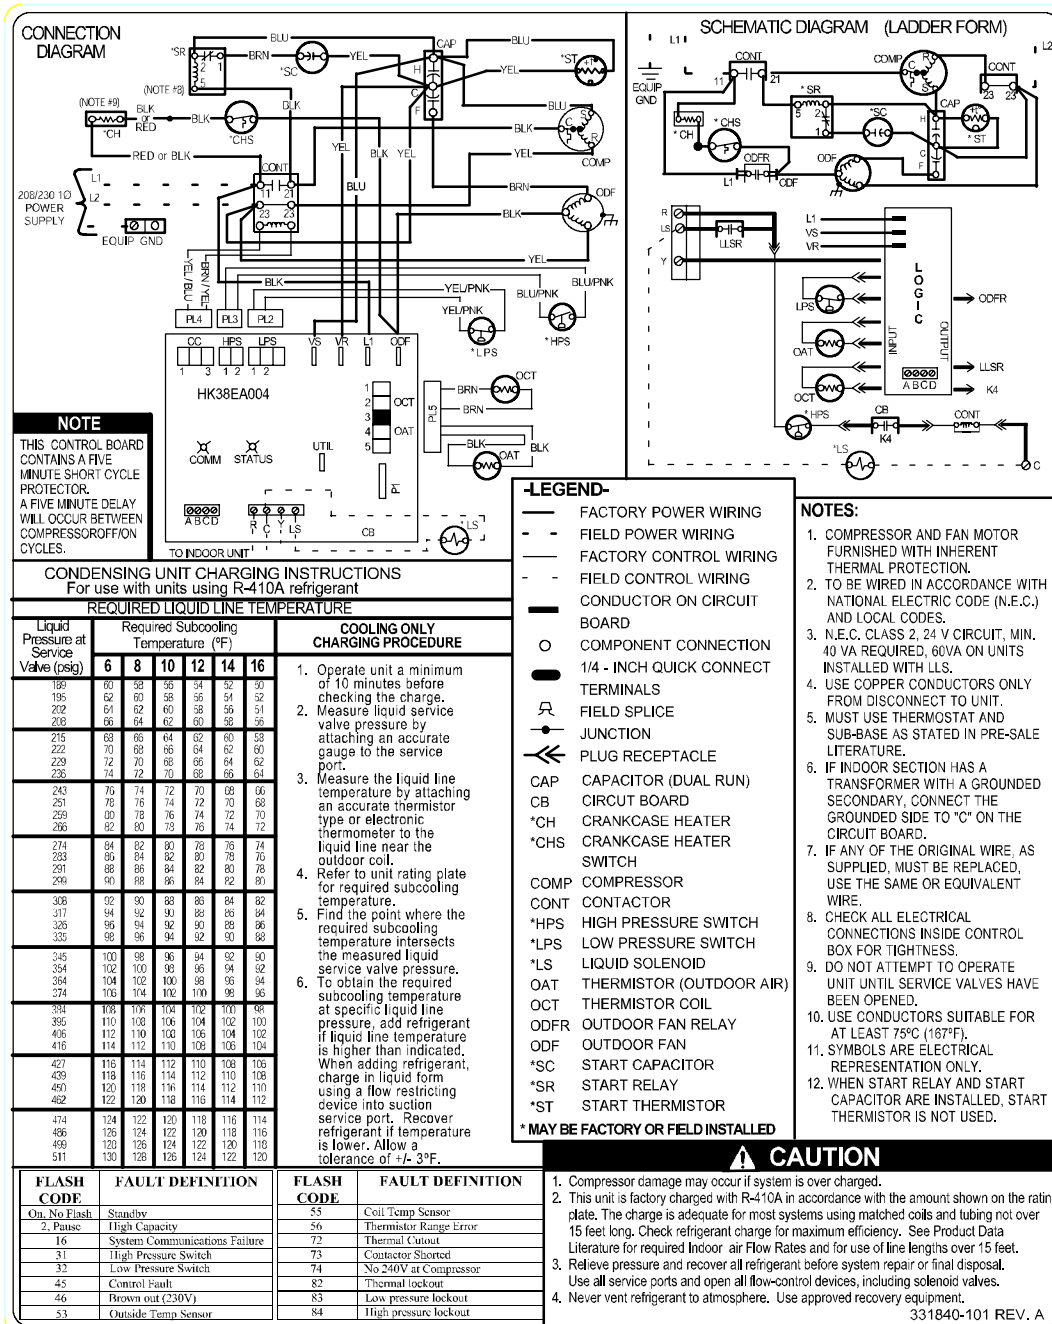

Wiring Diagrams

Fig. 1 – Wiring Diagram — Model sizes 18 - 48, 208/230-1

NOTE: Must use thermostat and sub-base or Infinity™ Control as stated in pre-sale literature.

Fig. 2 – Wiring Diagram — Model size 60, 208/230-1

NOTE: Must use thermostat and sub-base or Infinity™ Control as stated in pre-sale literature.