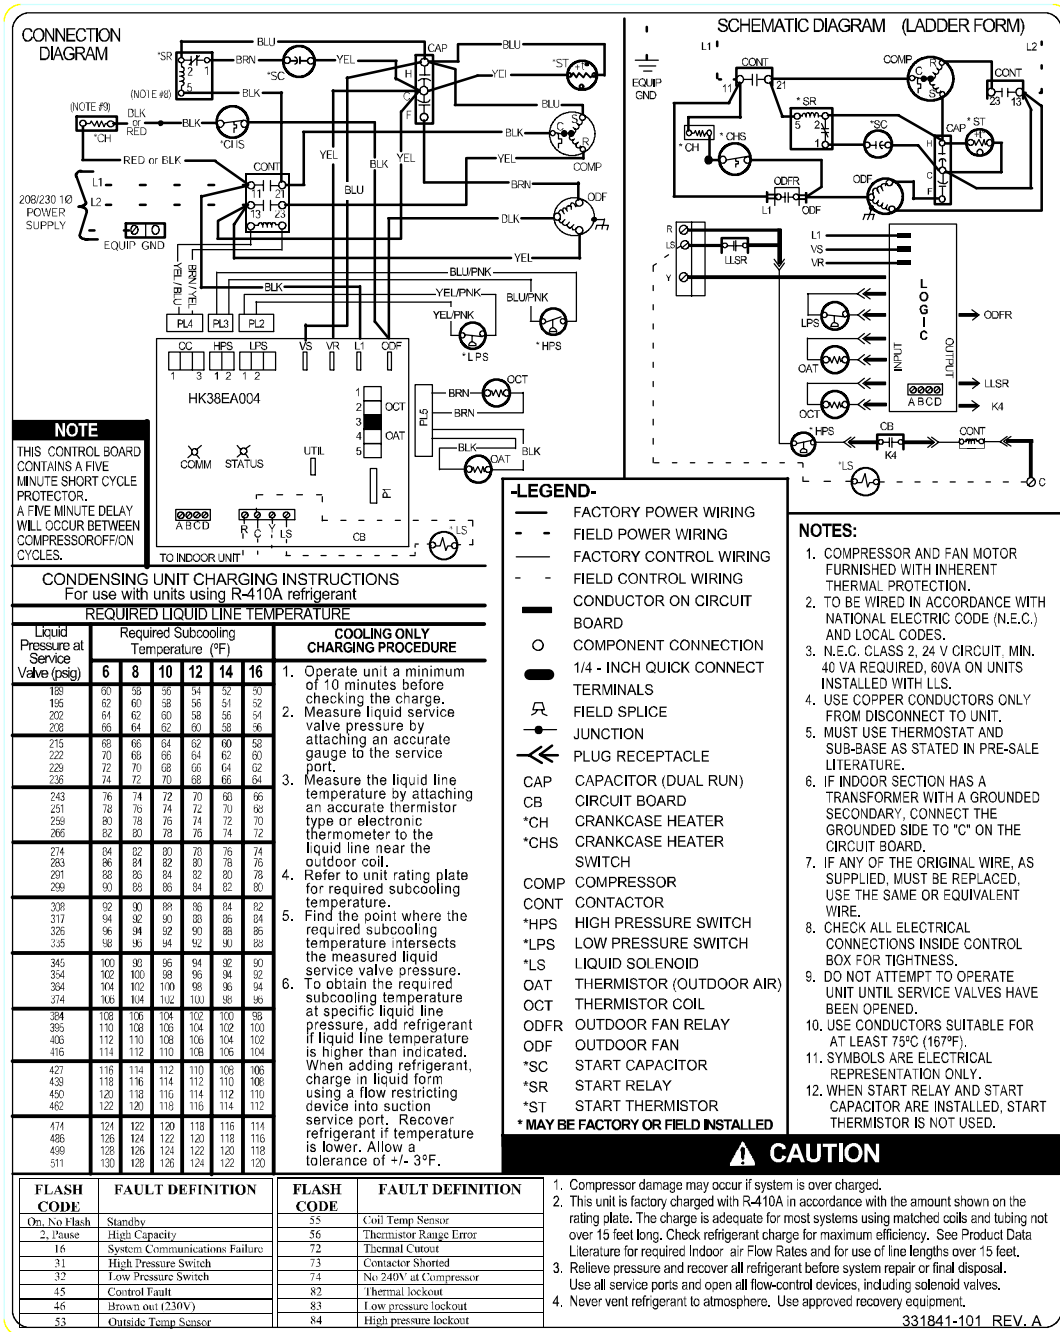

Wiring Diagrams

Fig. 1 – Wiring Diagram — Model sizes 18 - 48, 208/230-1

NOTE: Must use thermostat and sub-base or Infinity™ Control as stated in pre-sale literature.

Fig. 2 – Wiring Diagram — Model size 60, 208/230-1

NOTE: Must use thermostat and sub-base or Infinity™ Control as stated in pre-sale literature.