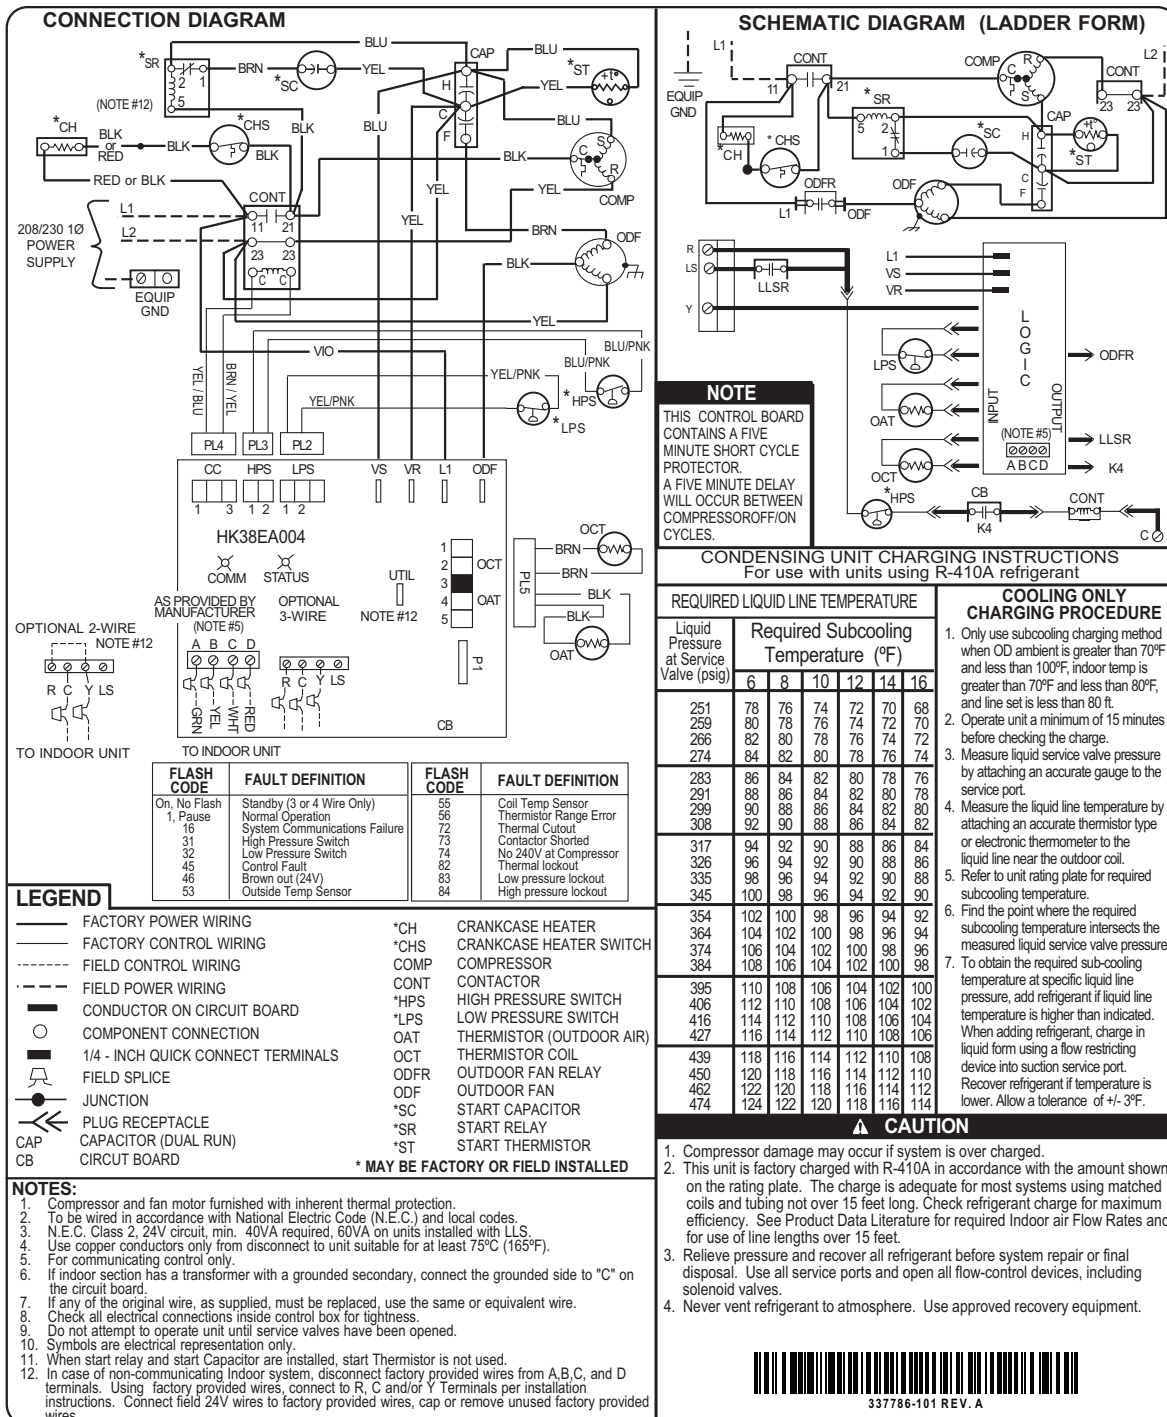

# 24ANB6 Infinity® Air Conditioner with Puron® Refrigerant 1-1/2 to 5 Nominal Tons (Size 18-60)

## Wiring Diagram

Fig. 1 – Wiring Diagram — Model sizes 1-1/2 - 5 tons, 208/230-1