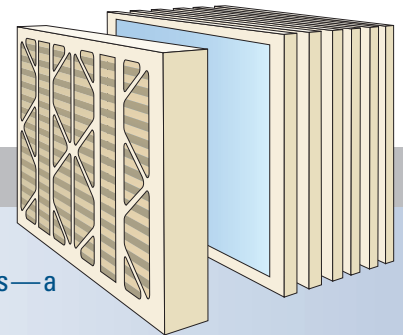

Compare the effectiveness

- 6 month filter life saves time and money vs. monthly furnace filters—a 6 to 1 comparison.
- 24 times more effective than a typical 1" furnace filter.
- Less dusting, less dirt, less work for you.
- Protects heating and cooling equipment from dust and dirt build-up far more effectively than an ordinary furnace filter.