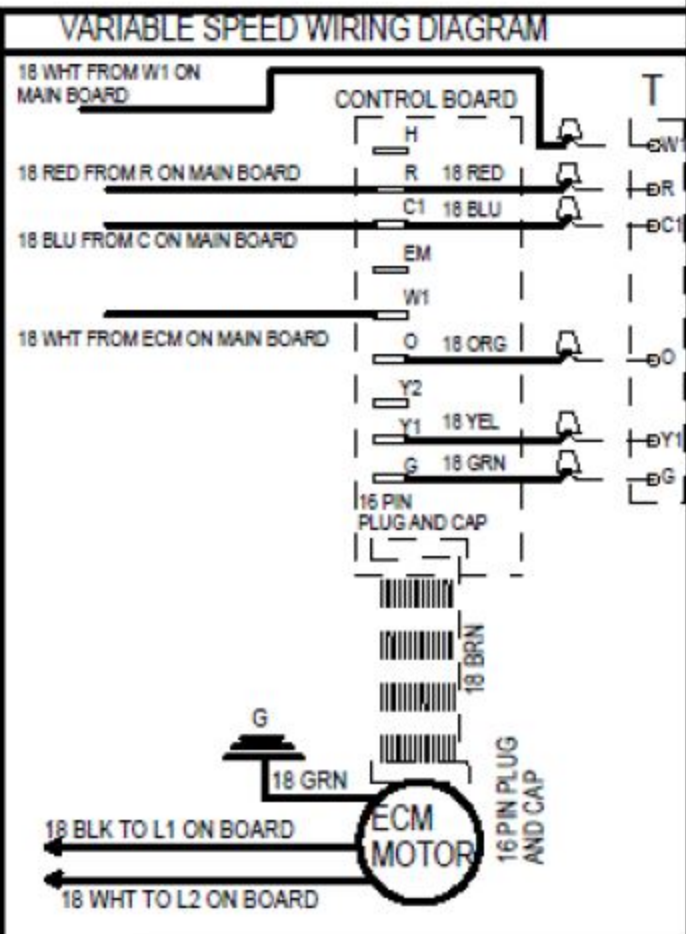

MOTOR LEAD COLOR CODE

SPEED	COLOR
HIGH	BLACK
MED	BLUE
LOW	RED

SELECTOR PINS

E - ELECTRIC & NO HEAT MODELS
 HW - HOT WATER MODELS

AQ

ON - AQUASTAT INSTALLED
 OFF - AQUASTAT NOT INSTALLED