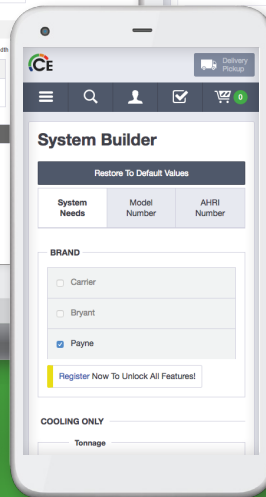

CE — HVAC EQUIPMENT, PARTS & SUPPLIES | FOR THE HVAC PROFESSIONAL

AHRI | SYSTEM BUILDER

NEW AHRI SYSTEM BUILDER

Makes Creating Matched HVAC Systems a Breeze