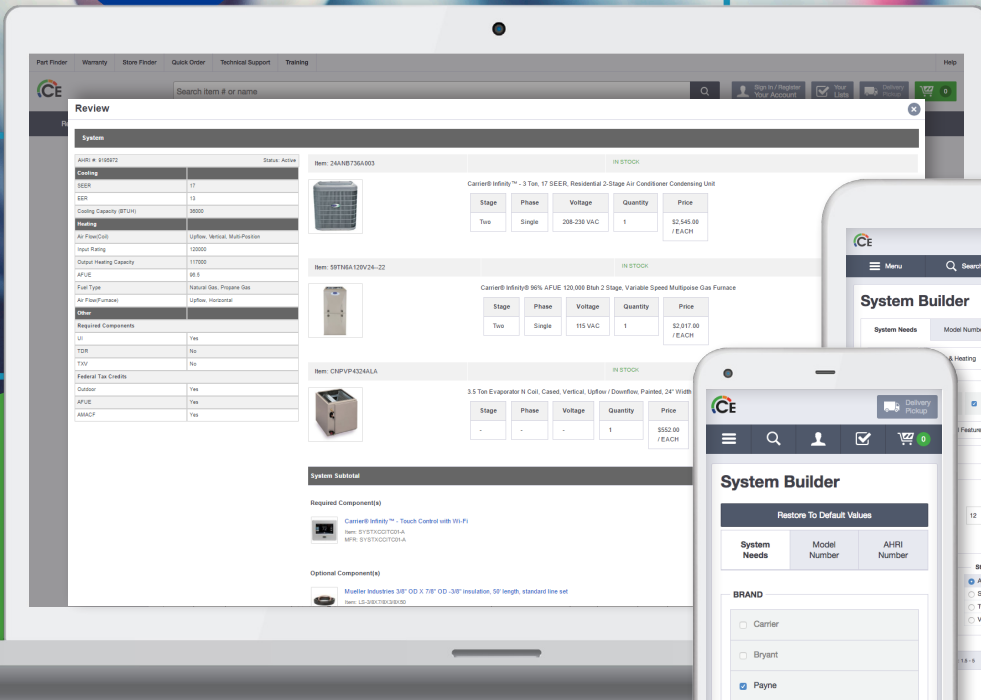

CE — HVAC EQUIPMENT, PARTS & SUPPLIES | FOR THE HVAC PROFESSIONAL

AHRI | SYSTEM BUILDER

NEW AHRI SYSTEM BUILDER

Makes Creating Matched HVAC Systems a Breeze