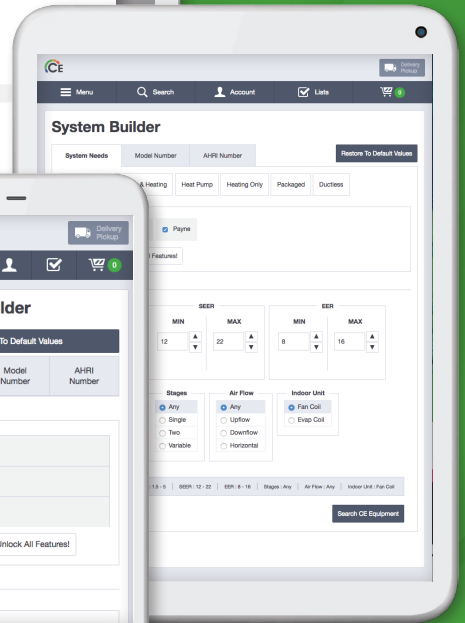

CE — HVAC EQUIPMENT, PARTS & SUPPLIES | FOR THE HVAC PROFESSIONAL

AHRI | SYSTEM BUILDER

NEW AHRI SYSTEM BUILDER

Makes Creating Matched HVAC Systems a Breeze